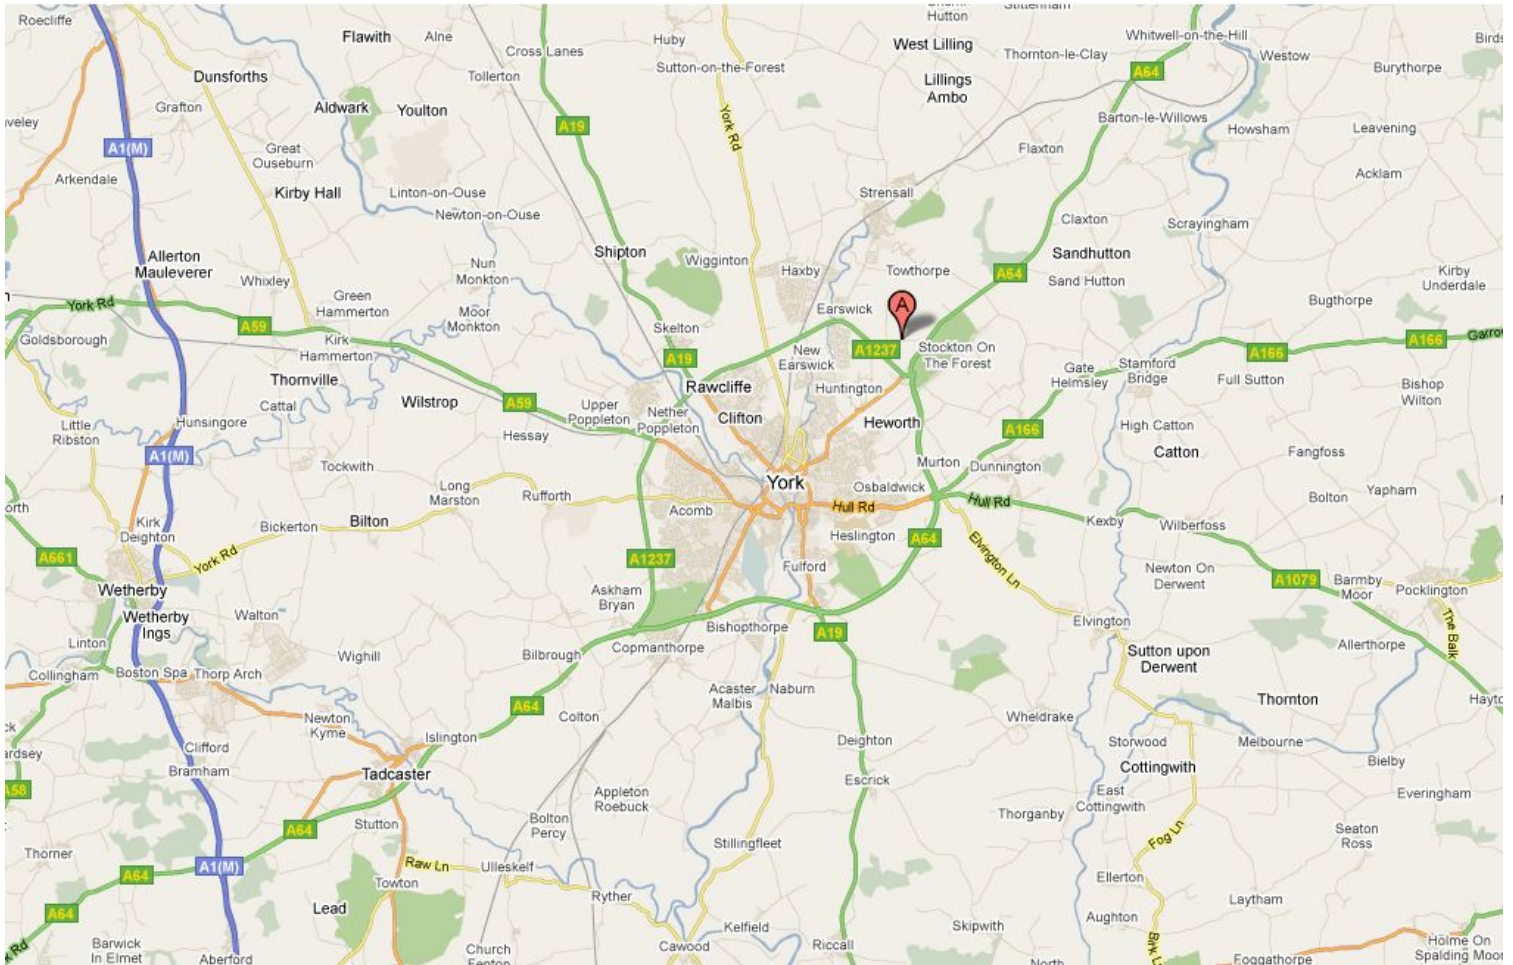

Wagtail Park

Wagtail Park
North Lane, Huntington, York.
YO32 9SU

Via Sat Nav - POI coordinates (Points Of Interest)
-1.0285950 , 53.9728492

Your refuge from the bustle of daily life

How to find us

From the North or South on the A1

From the NORTH - Take the A59 junction to York, at the A1237 roundabout turn left onto the ring road, towards 'Clifton Moor'. Follow the ring road to the 7th roundabout, turn LEFT into 'North Lane'.

We are a little way down on the right.

From the SOUTH - Take the A64 junction to York/Scarborough. At the end of the A64 dual carriageway, take the left lane at the roundabout for York. Immediately take the next right at the first roundabout, onto the A1237 ring road. After a few hundred yards, at the first roundabout, turn right onto North Lane.